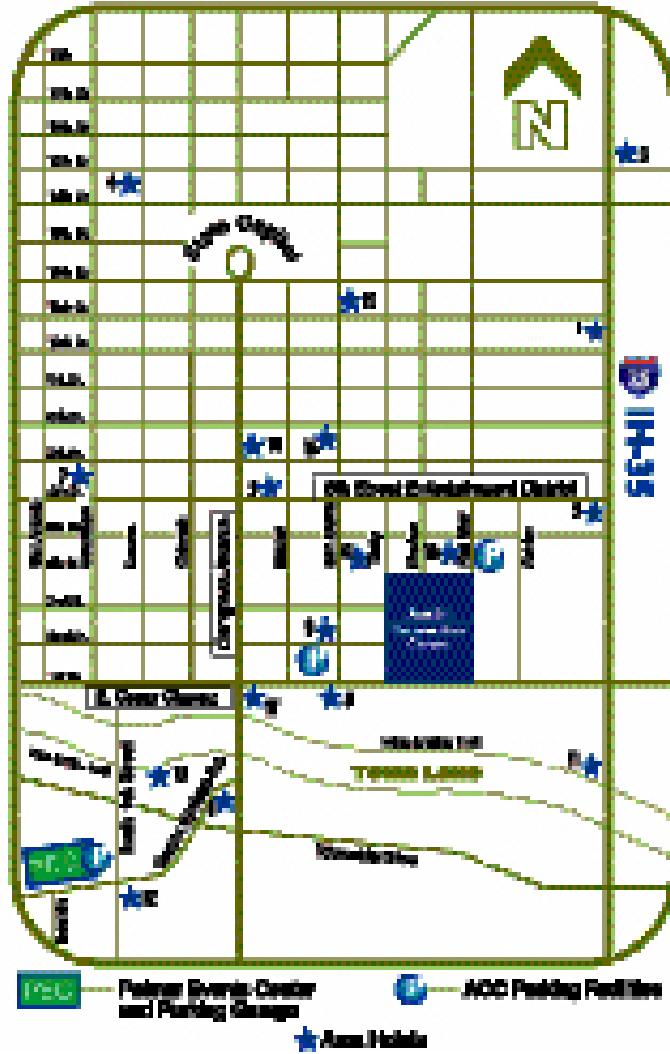

palmer

The Palmer Events Center is conveniently located alongside Lady Bird Lake, near downtown Austin. It is nestled in the middle of Butler Park, and alongside the Long Center for the Performing Arts. The PEC is bordered on the north by Lady Bird Lake, the south by Barton Springs Road, the east by South 1st Street and the west by Butler Park.

The Palmer Events Center features an adjacent four-story 1,200-space Parking Garage. The north entrance to the Parking Garage is on Riverside Drive, near South 1st Street. The south entrance is on Barton Springs Road, between Bouldin and Dawson streets.

There are several hotels in close proximity to the Palmer Events Center. Homestead Suites is in walking distance, while the Hyatt Regency and Embassy Suites are both just a few blocks away. Many other hotels are conveniently located downtown within a couple of miles.

900 Barton Springs Rd.,
Austin, Texas 78704

Mailing address:
PO Box 1088
Austin, Texas 78767-8838

512/404-4500 phone
512/404-4422 facsimile

palmereventscenter.com

contd.

Area Hotels

- | | |
|--------------------------------------|---------------------------------------------|
| 1. Sheraton Austin Hotel | 10. Hilton Austin |
| 2. Hilton Garden Inn Austin Downtown | 11. Holiday Inn Austin Town Lake |
| 3. Double Tree Club Hotel | 12. Homestead Suites |
| 4. Double Tree Guest Suites | 13. Hyatt Regency Austin |
| 5. Driskill Hotel | 14. Intercontinental Stephen F. Austin |
| 6. Embassy Suites Austin Downtown | 15. La Quinta Inn - Austin Capitol |
| 7. Extended Stay America Downtown | 16. Omni Hotel Austin Downtown |
| 8. Four Seasons Hotel Austin | 17. Radisson Hotel & Suites |
| 9. Hampton Inn & Suites Downtown | 18. Courtyard and Residence Inn by Marriott |